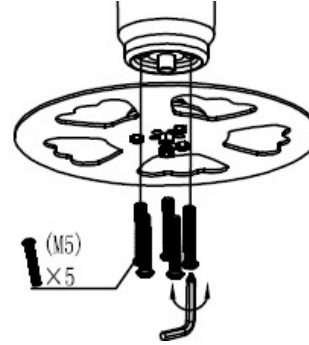

# SONIA®

BEAUTY CONCEPT

REF. HZ-6037F / HZ-6158F

Batri Adapt / Orion Adapt

1

2

3

4

5

5.1

Adjust distance  
for correct  
operation

20 mm

6

7

FINISHED