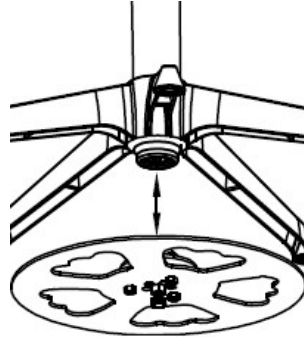

# SONIA®

BEAUTY CONCEPT

REF. HZ-6037F / HZ-6158F

Batri Adapt / Orion Adapt

1

2

3

4

5

5.1

Adjust distance  
for correct  
operation

20 mm

6

7

FINISHED