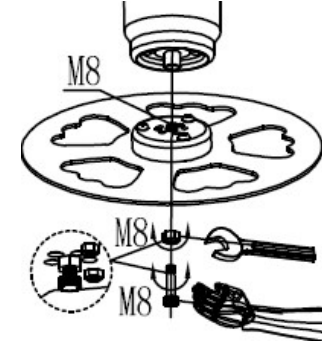

# SONIA®

BEAUTY CONCEPT

REF. HZ-6037F / HZ-6158F

Batri Adapt / Orion Adapt

1

2

3

4

5

5.1

Adjust distance  
for correct  
operation

20 mm

6

7

FINISHED